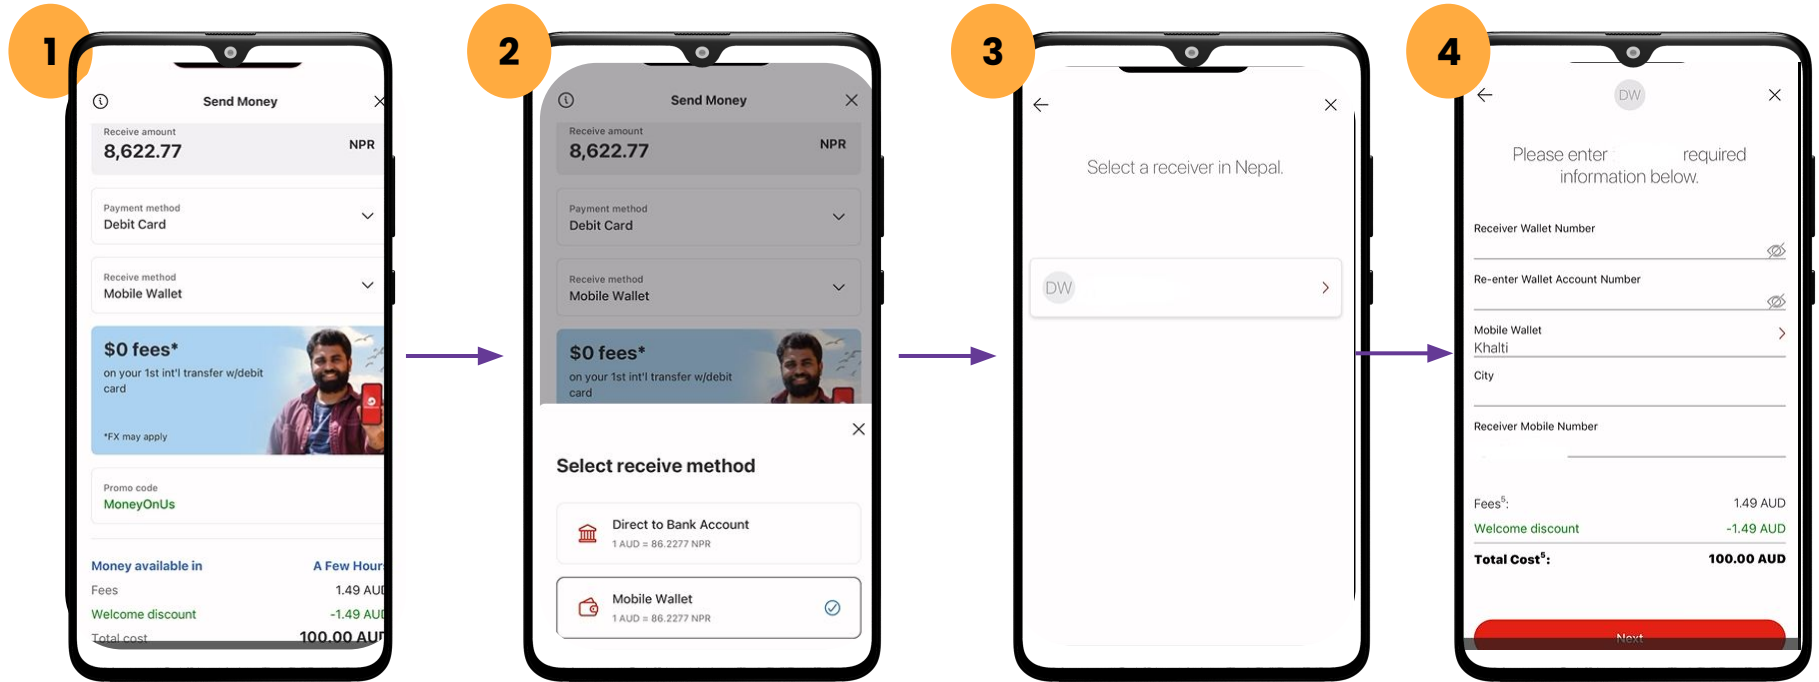

Money Transfer to Khalti Id via Remittance

Go to Remittance App

Go to "Receive Method"
and Select "Mobile Wallet"
Option

Select a receiver in Nepal

Enter details and send to
"Khalti Wallet"