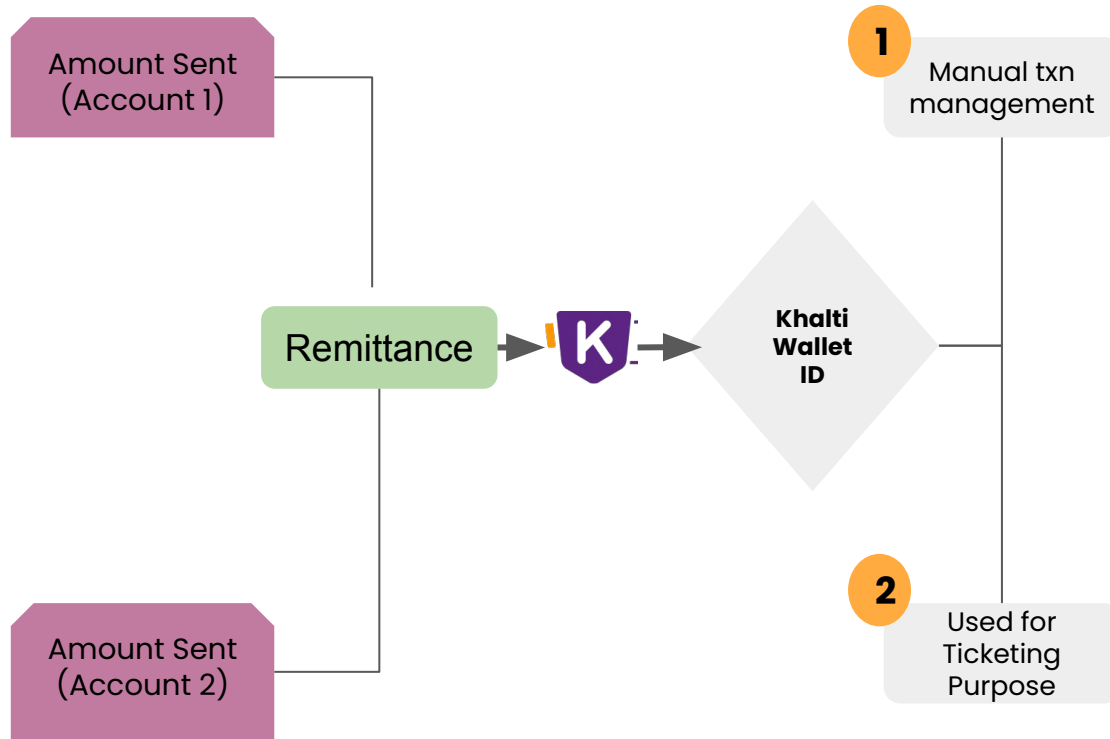

List of Remittance

S.no	Partners	
18	Guavapay	GME remit
19	JME Japan	GME remit

Money Transfer to Khalti Id